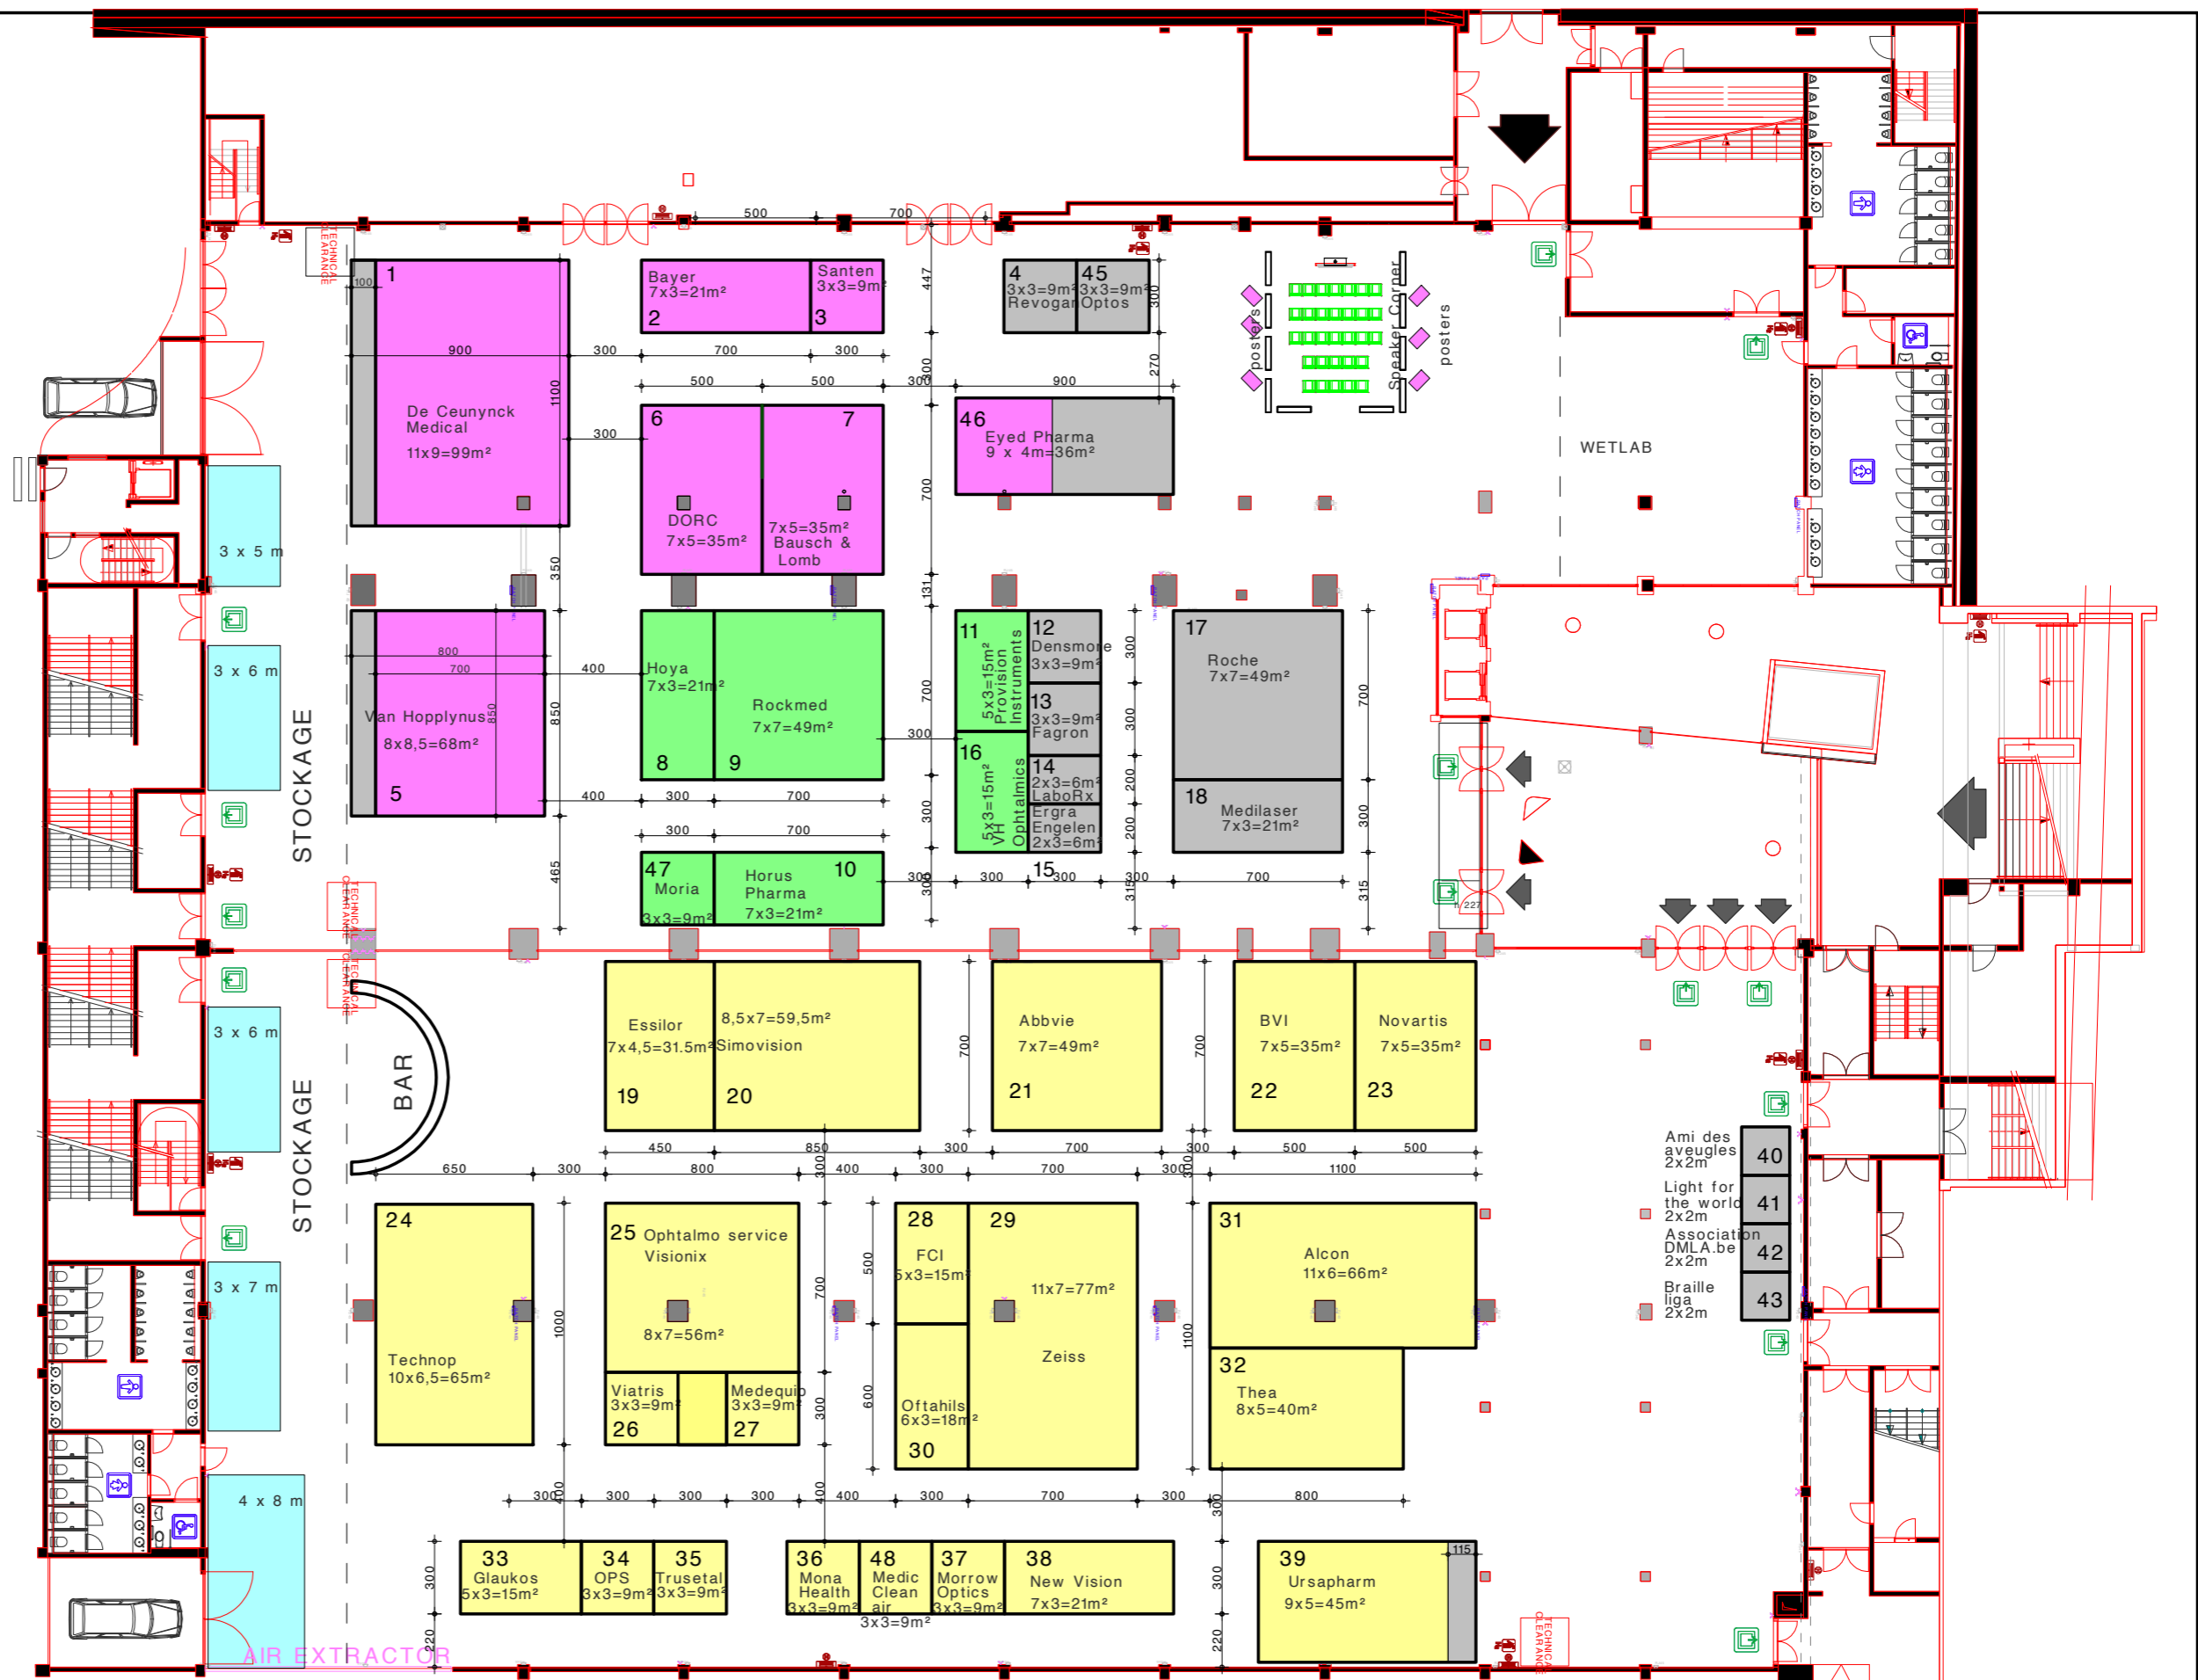

OB 2022
OPHTHALMOLOGICA BELGICA

LIVE IN SQUARE
BRUSSELS
23-25 Nov. 2022

- 220 cm high max
- 300 cm high max
- 375 cm high max
- 400 cm high max

The designs, plans and offers remain full property of GL events Belgium NV-SA. They may not be copied, changed or transferred under any condition without written approval of GL events Belgium NV-SA.

CLIENT : plan d'implantation
EVENEMENT : OB 2022

Designer : patrick

Date: 09.09.2022